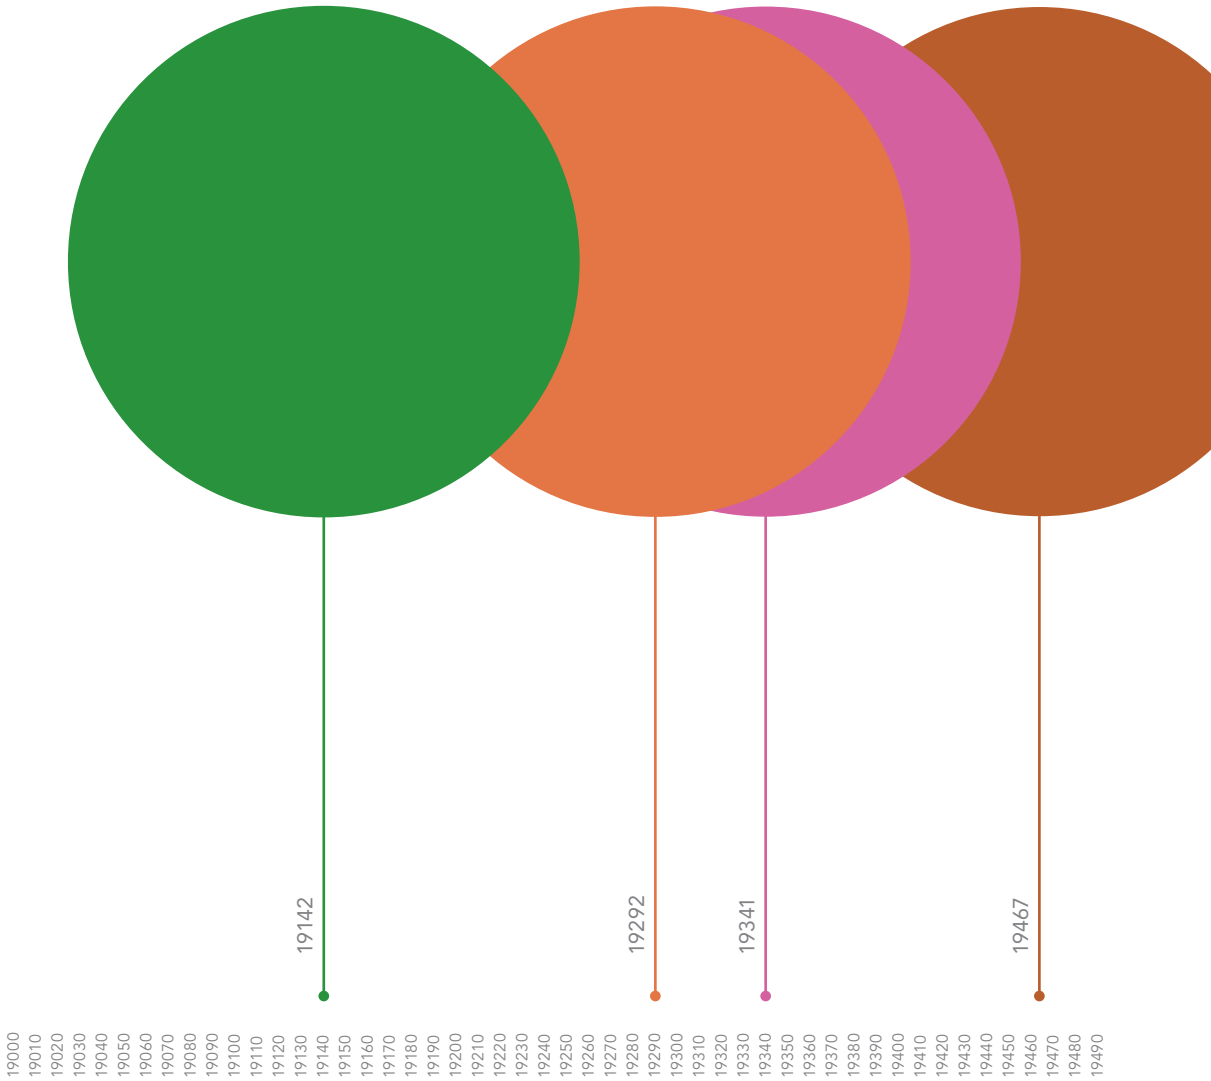

Fern

Terracotta Orchid

Cinnamon